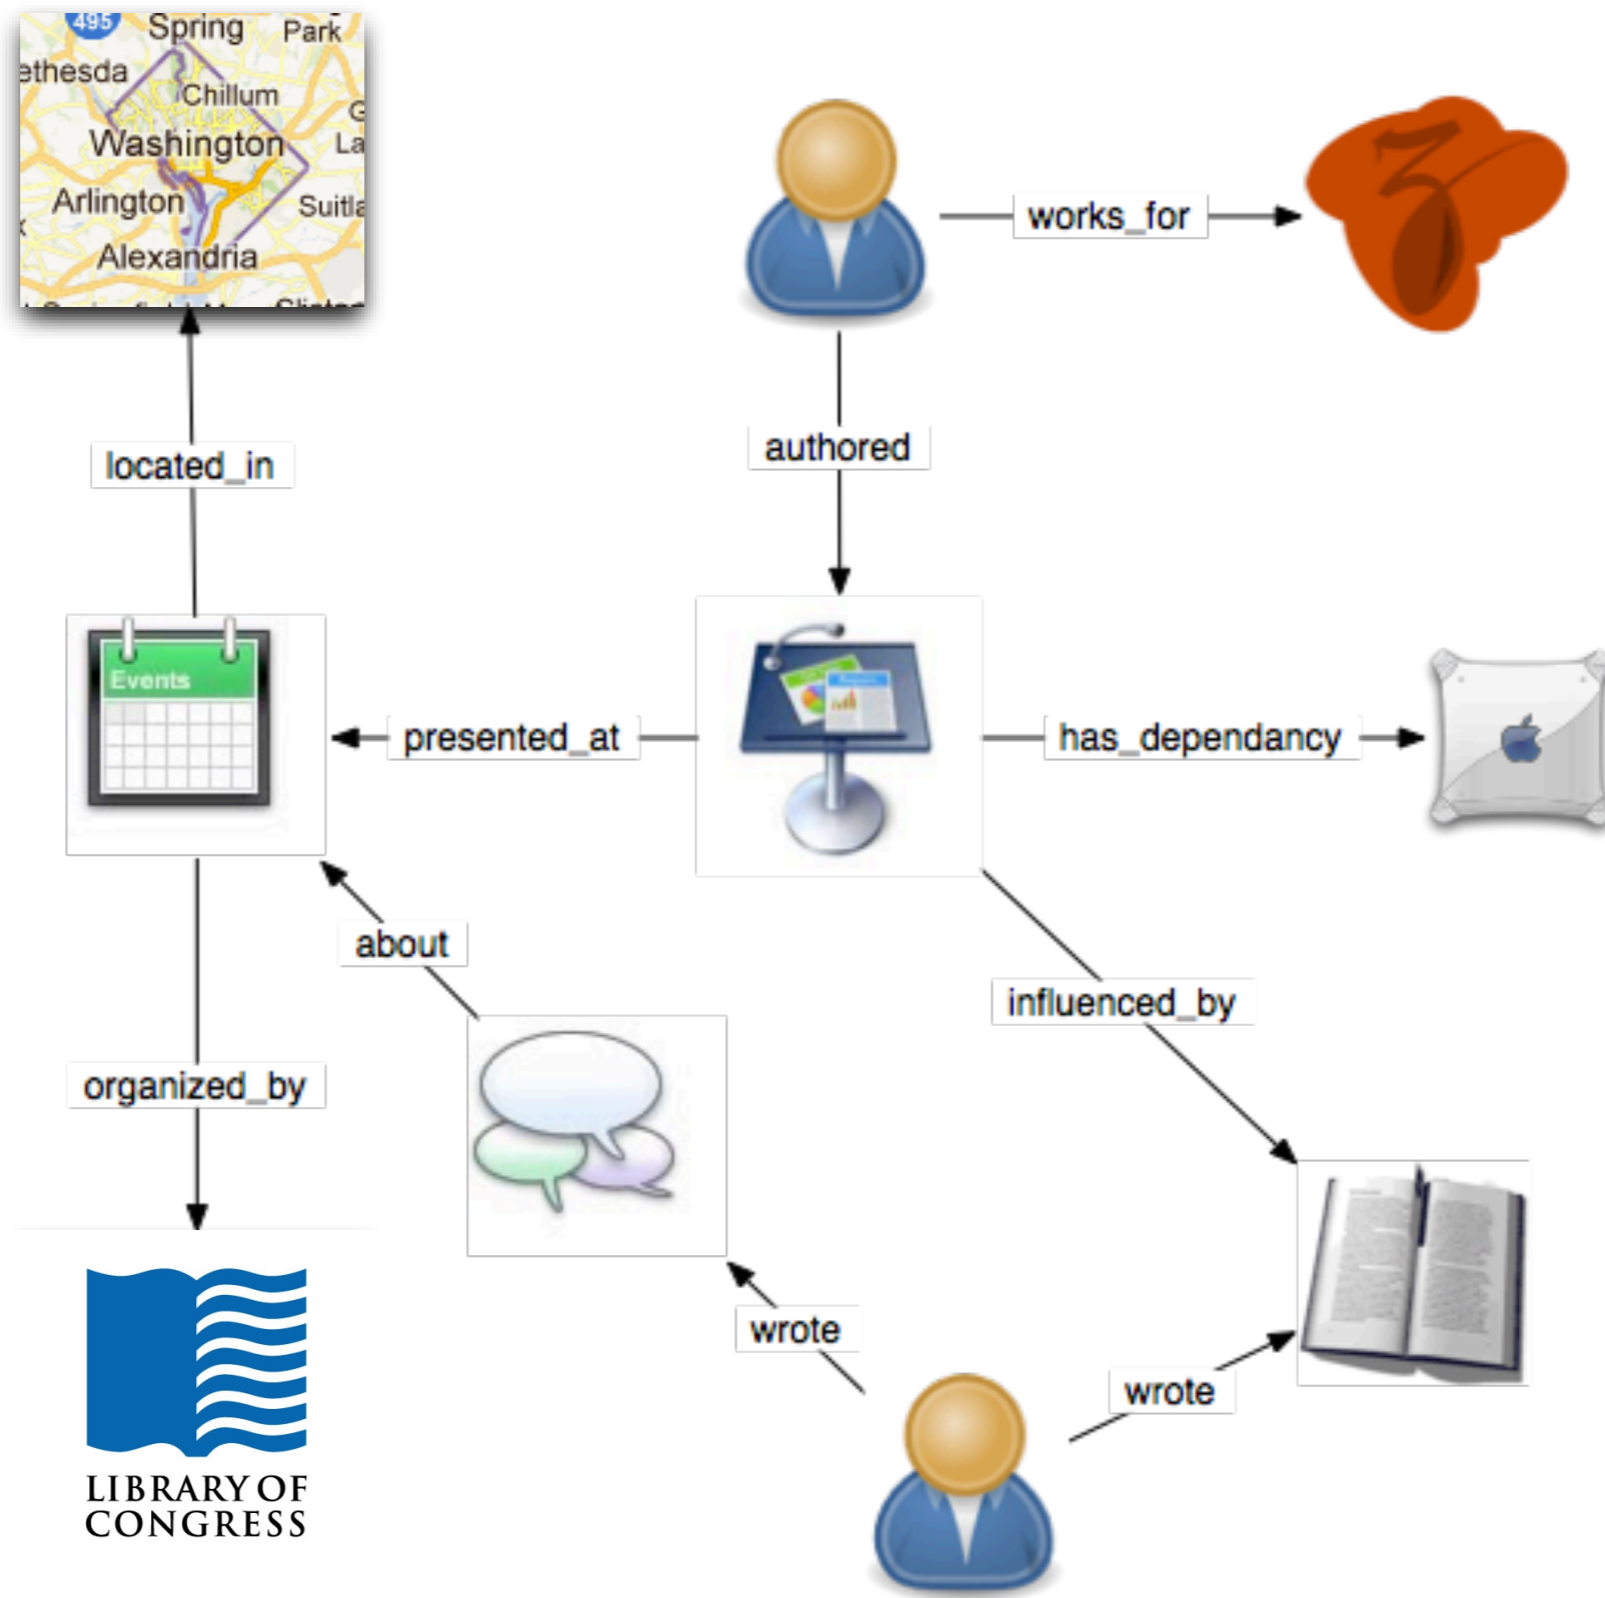

16 Places

REFINE THIS SEARCH

Discover restaurants, music and more

Explore new places to eat and new bands to listen to—all through people you know.

Linked Data

"a term used to describe a recommended best practice for exposing, **sharing**, and **connecting** pieces of **data**, information, and knowledge on the Semantic **Web** using **URIs** and RDF."

http://en.wikipedia.org/wiki/Linked_Data

What is BIBFRAME?

- BIBFRAME is native Web, linked data model for bibliographic data
- Requirements and Goals:
 - Inherent the robust nature of the MARC standard
 - Be content model agnostic - RDA, DACS, CCO, etc.
 - Handle description and management of traditional (books, serials, etc.) and non-traditional materials (born digital, data sets)
 - Integrate supporting data (Authority, Holdings, Classification)
- Benefits from all the goodness the Web offers (web triggers, collaboration, data driven, etc.)